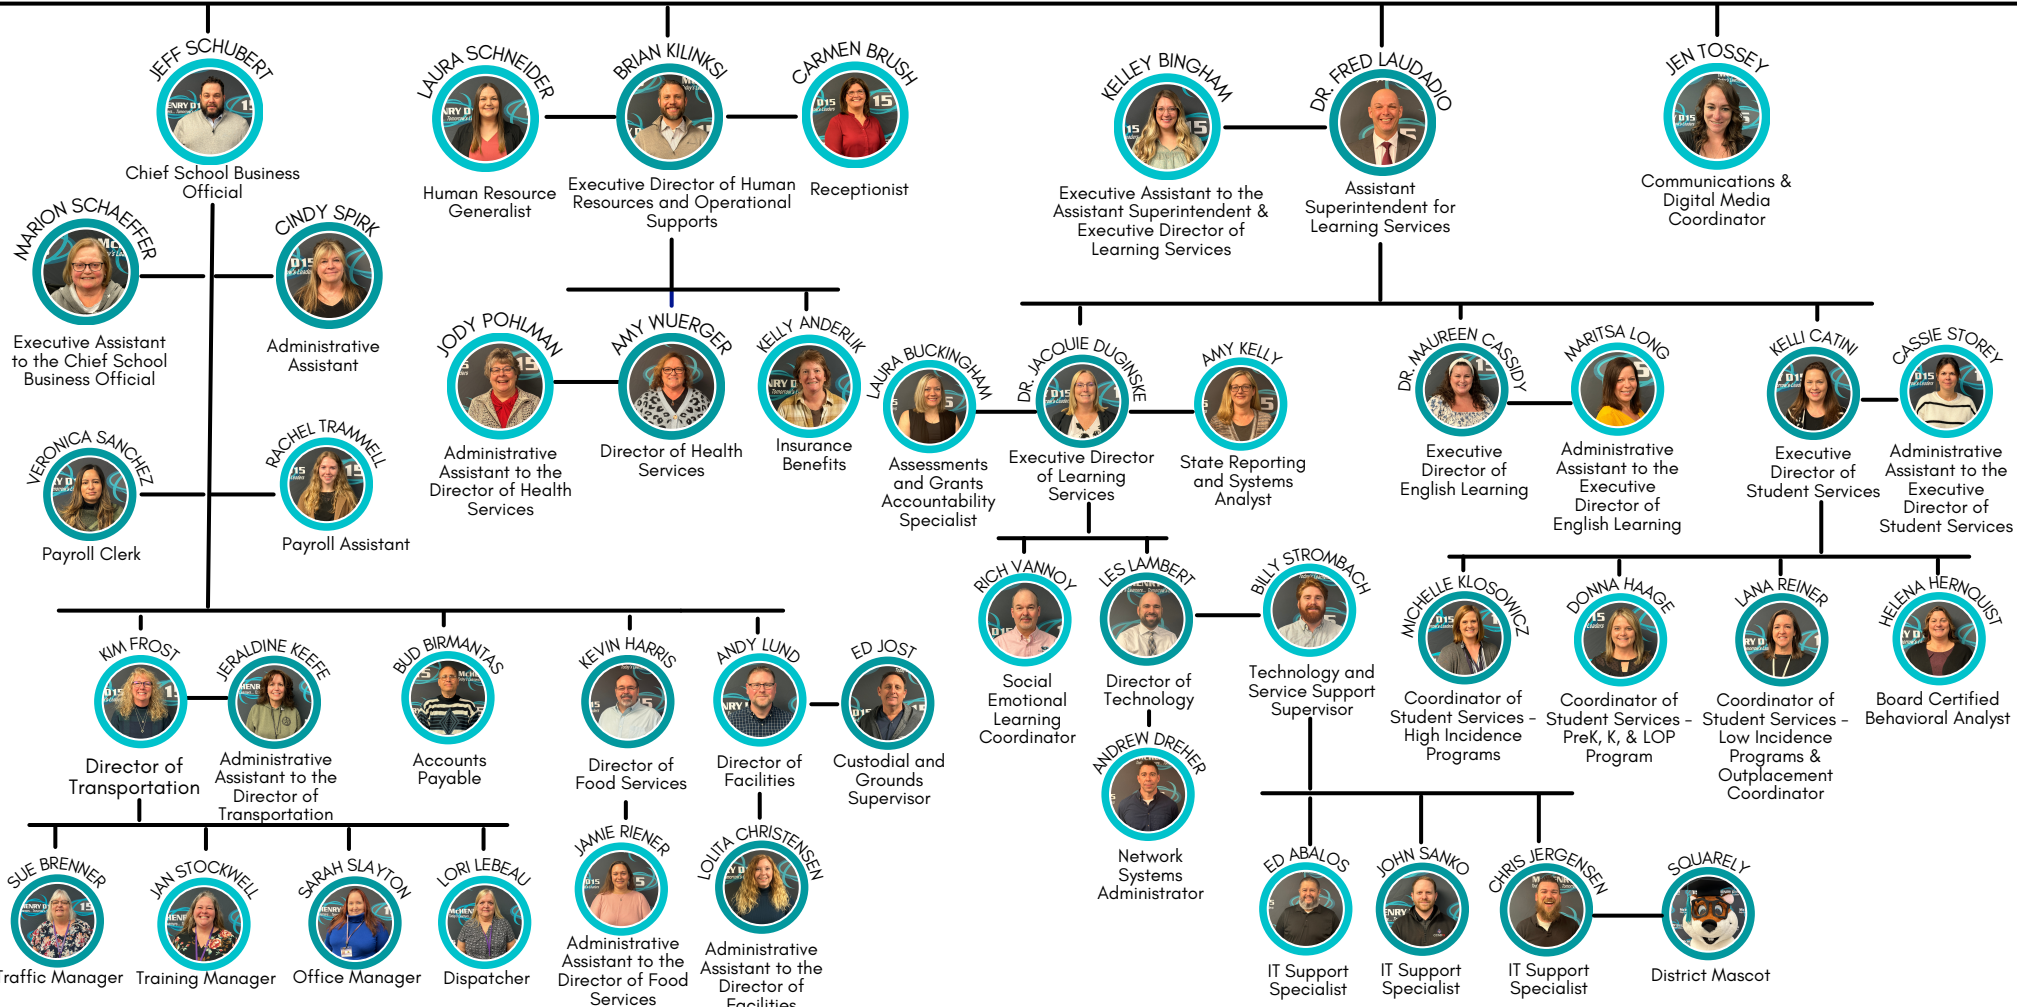

BOARD OF EDUCATION

- JENNY SYNEK - Member
- RACHEL MCDONNELL - Secretary
- LINDSAY TURNER - Vice President
- CHAD MIHEVC - President
- MATT STAUNER - Member
- ARNE WALTIRE - Member
- PATRICK DEGEORGE - Member

- CINDEE NOOTBAAR - Executive Assistant to the Superintendent
- KATE MCENANEY - Executive Assistant to the Superintendent
- DR. JOSH REITZ - SUPERINTENDENT

**MCHENRY SCHOOL DISTRICT 15**  
Central Office Organization Chart

*MCHenry School District 15 is dedicated to delivering an unrivaled education by providing innovative, supportive, and engaging experiences that empower all learners to achieve their ultimate success.*

**Today's Learners...Tomorrow's Leaders**